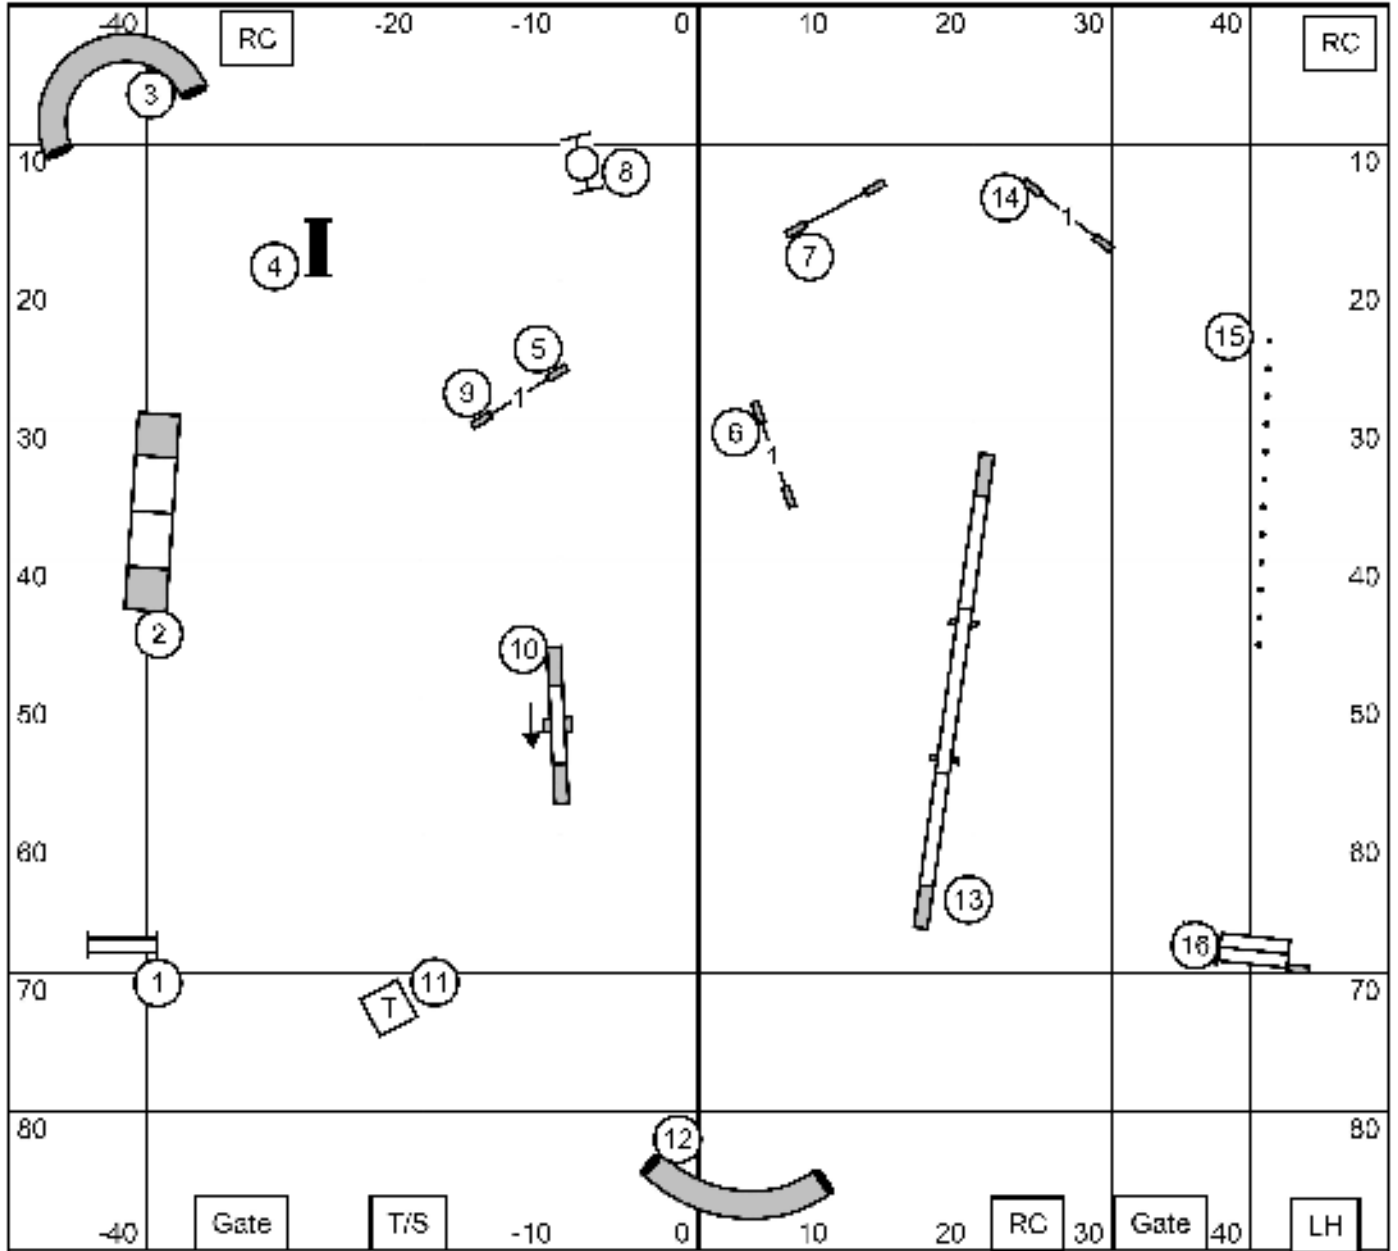

T2B

Tuesday, December 22, 2020
 Judge: Beth Willingham

Mobile Bay Dog Training Club
 Conrad Mallett Multi Purpose Complex
 Vancleave, MS
 Outdoors, Under Cover on Dirt

Excellent/Master Standard
 Tuesday, December 22, 2020
 Judge: Beth Willingham

Mobile Bay Dog Training Club
 Conrad Malcolm Multi Purpose Complex
 Vancleave, MS
 Outdoors. Under Cover on Dirt

Open Standard

Tuesday, December 22, 2020
 Judge: Beth Willingham

Mobile Bay Dog Training Club
 Conrad Malett Multi Purpose Complex
 Vancleave, MS
 Outdoors, Under Cover on Dirt