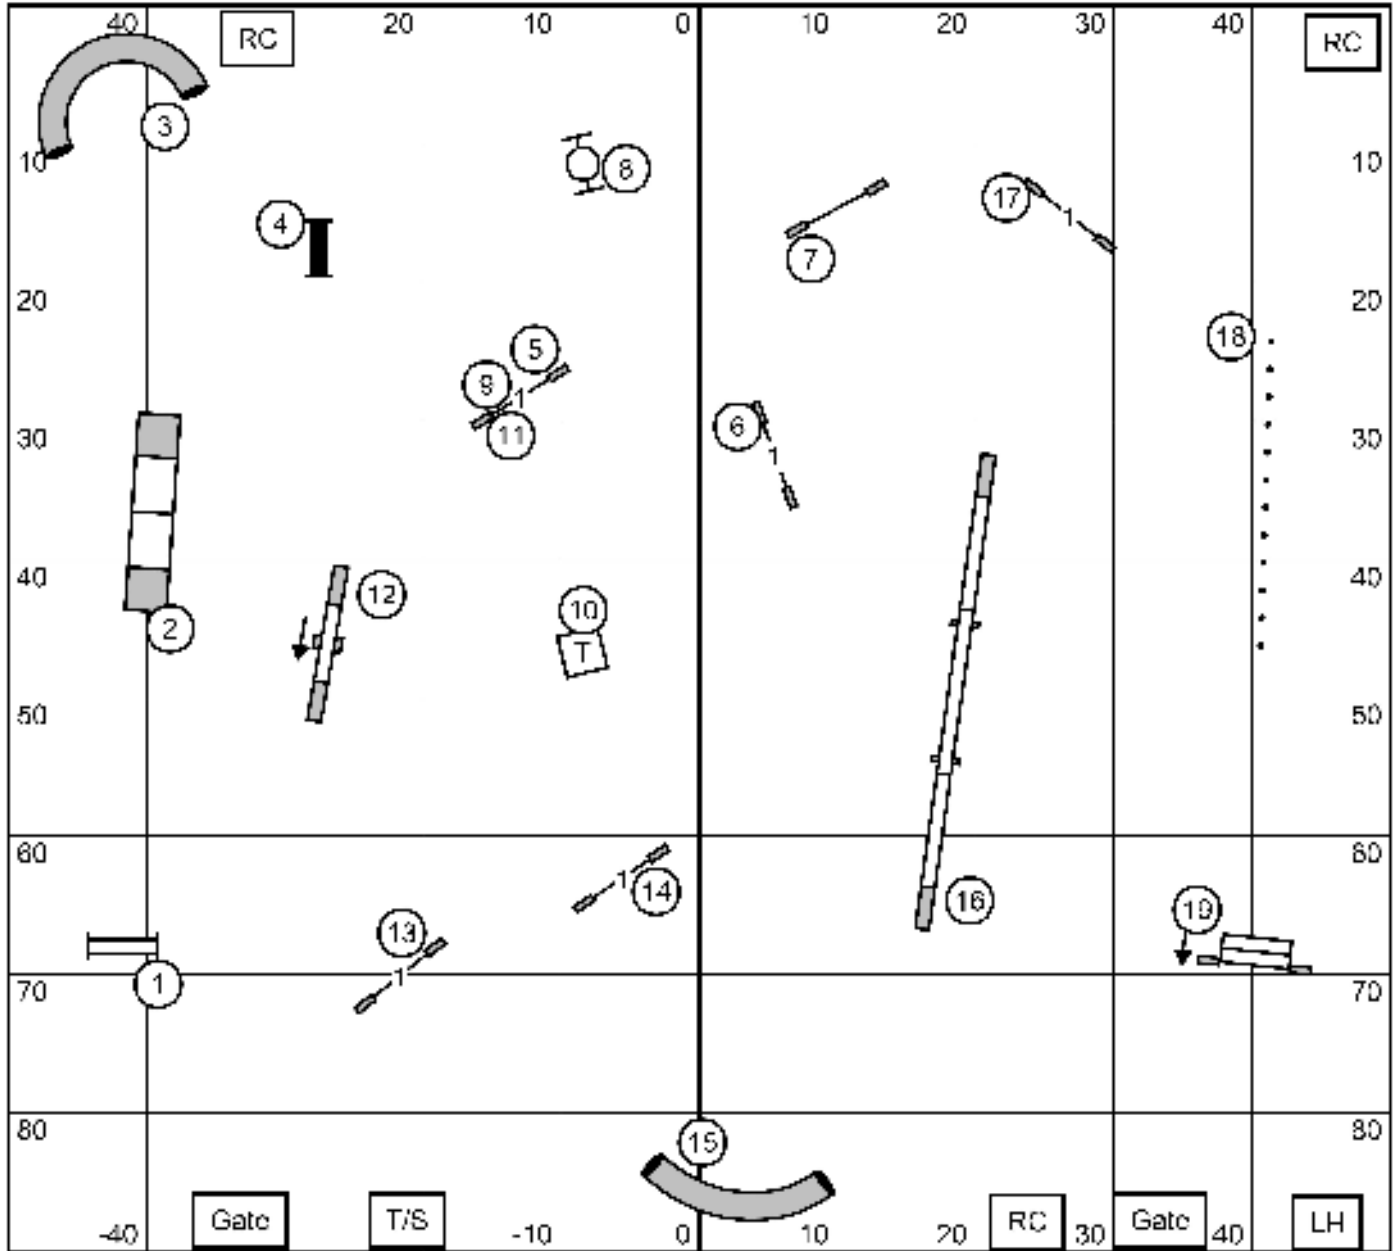

T2B

Tuesday, December 22, 2020
 Judge: Beth Willingham

Mobile Bay Dog Training Club
 Conrad Mallett Multi Purpose Complex
 Vancleave, MS
 Outdoors, Under Cover on Dirt

Excellent/Master Standard
 Tuesday, December 22, 2020
 Judge: Beth Willingham

Mobile Bay Dog Training Club
 Conrad Malcolm Multi Purpose Complex
 Vancleave, MS
 Outdoors. Under Cover on Dirt

Open Standard

Tuesday, December 22, 2020
 Judge: Beth Willingham

Mobile Bay Dog Training Club
 Conrad Malett Multi Purpose Complex
 Vancleave, MS
 Outdoors, Under Cover on Dirt

Excellent/Master JWW
 Tuesday, December 22, 2020
 Judge: Beth Willingham

Mobile Bay Dog Training Club
 Conrad Mallett Multi Purpose Complex
 Vanleave, MS
 Outdoors, Under Cover on Dirt

Open JWW

Tuesday, December 22, 2020