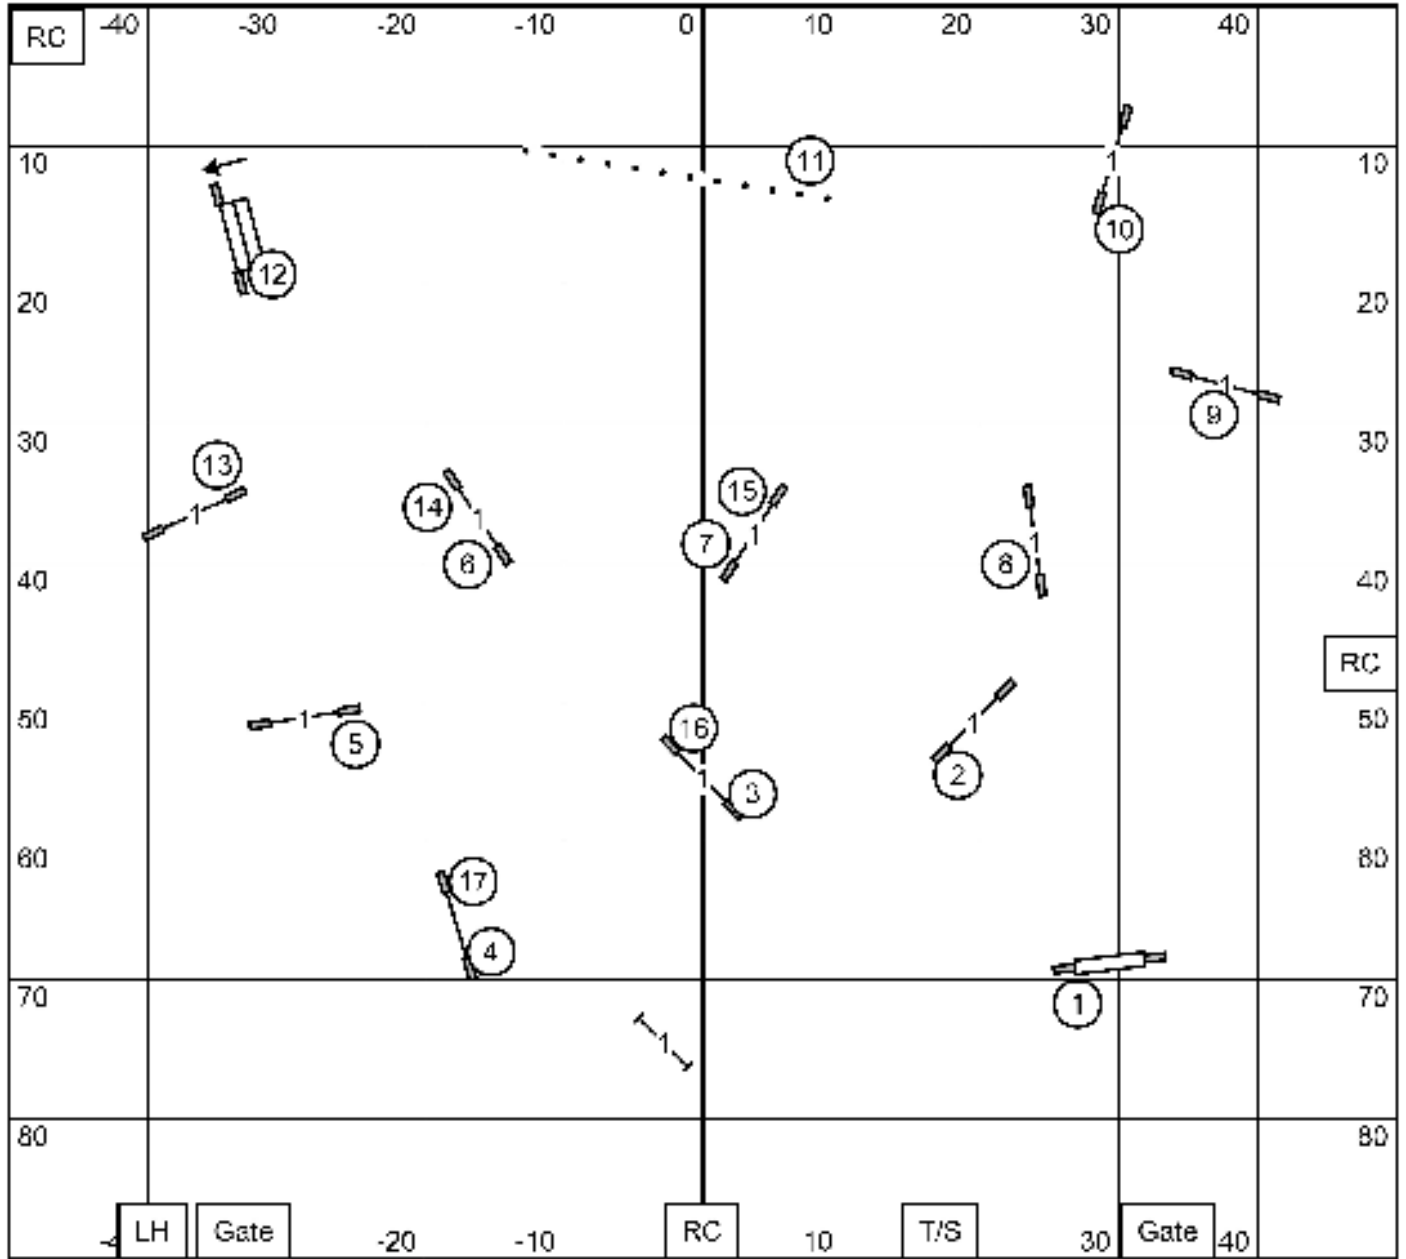

Open JWW

Tuesday, December 22, 2020

Judge: Beth Willingham

Mobile Bay Dog Training Club
Conrad Mallett Multi Purpose Complex
Vancleave, MS
Outdoors, Under Cover on Dirt