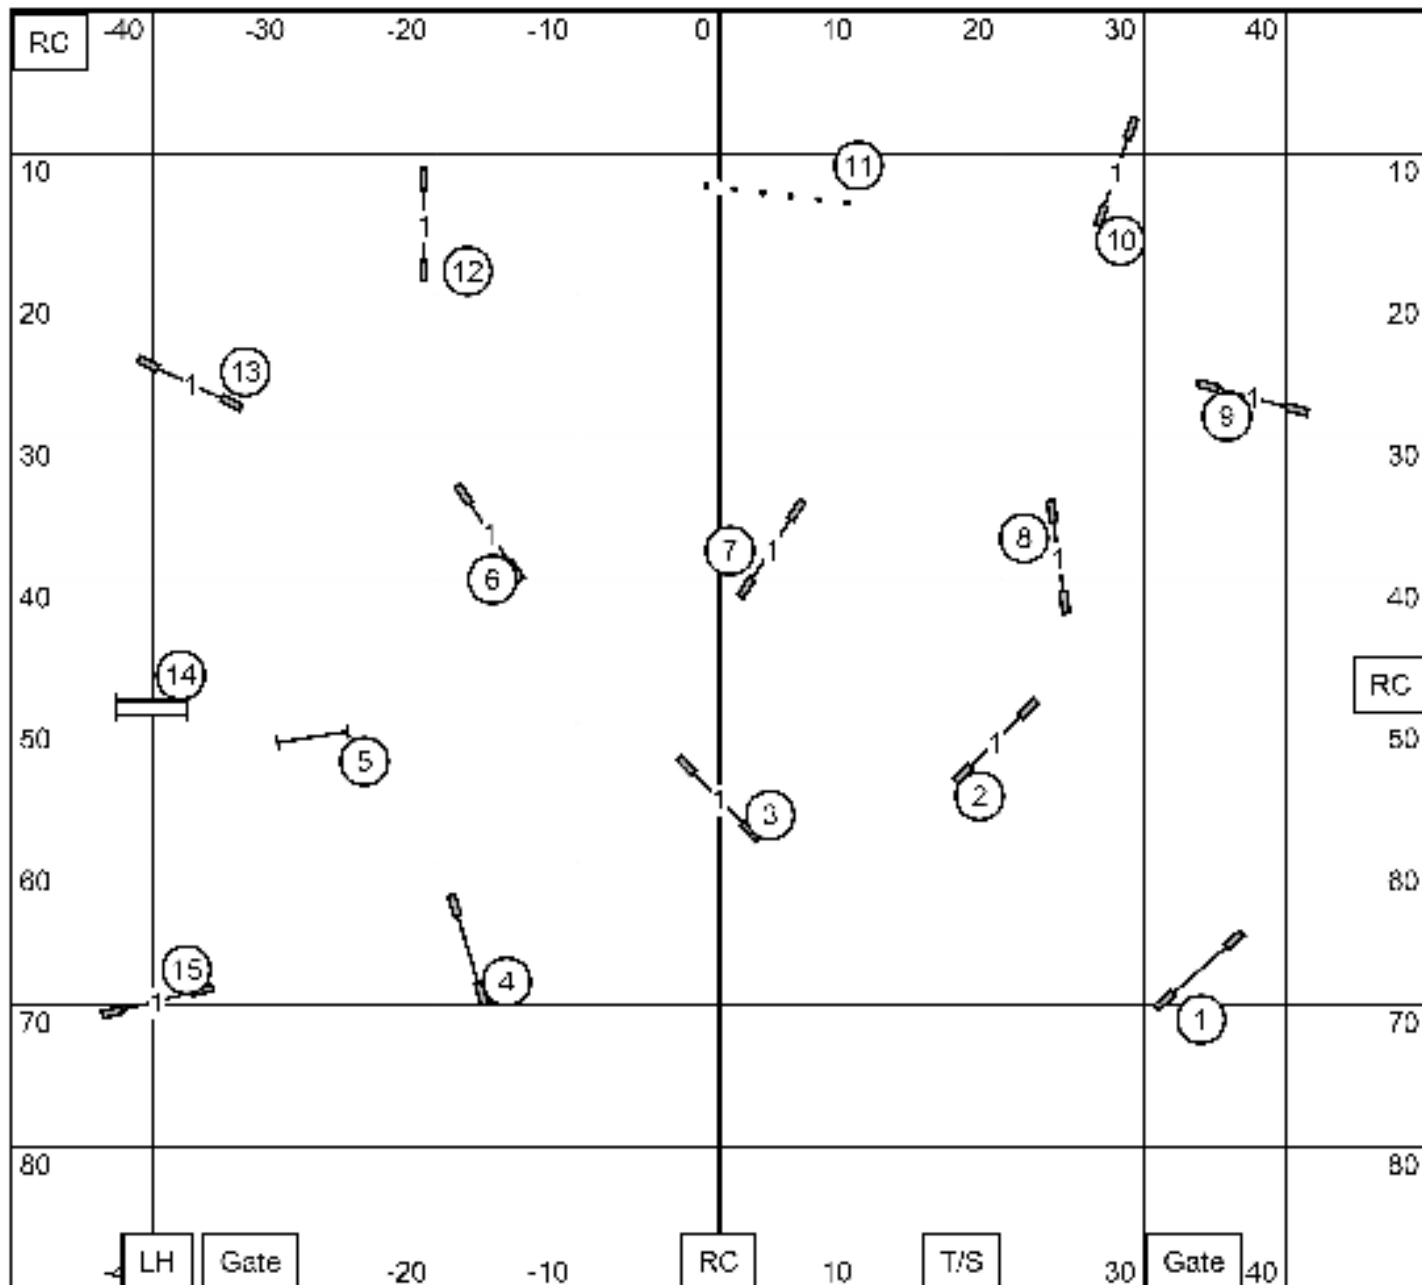

Novice JWW

Tuesday, December 22, 2020
Judge: Beth Willingham

Mobile Bay Dog Training Club
Conrad Mallett Multi Purpose Complex
Vancleave, MS
Outdoors, Under Cover on Dirt